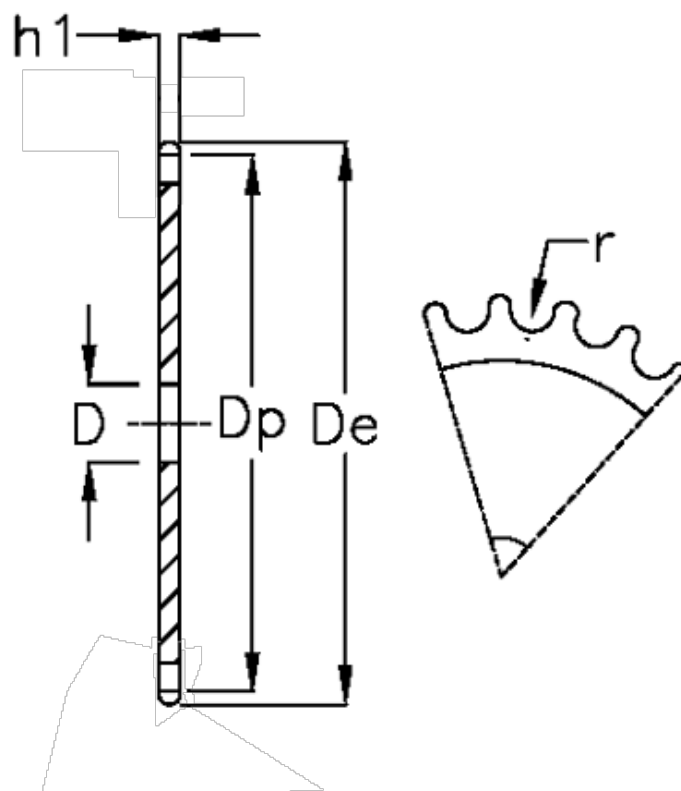

Article number: 616021010034

Description: Plate wheel 24 B-1 Z=34 simplex

Measures

C	= 4
D	= 30
De	= 427.8
Dp	= 412.93
For chain size	= 1 1/2 x 1
For chain type	= 24 B-1
h1	= 24.1
Number of teeth	= 34

r = 25.4